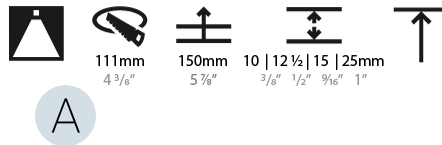

PHYSICAL

Shape: Round
Diameter (mm): 107
Diameter (in): 4 3/16
Height (mm): 130
Height (in): 5 1/8
Ceiling Thickness (mm): 10 / 12.5 / 15 / 25
Ceiling Thickness (in): 3/8 or 1/2 or 9/16 or 1
Min. Recessing Depth (mm): 150
Min. Recessing Depth (in): 5 7/8
Light Distribution: Downlight
Weight (kg): 0.646
Weight (lbs): 1.42
Fixture Finish: SSR / BKV / CWI / CRY / HAB / LAG / UFT / ITA / RUA / RUR / MIC / FTG / MYG / TWT / LOD / PUS / FRO / FUP / KIA / POP / BLS / SPG / MEY / GOH / GUM / CHC / COM / ABZ / JAG / OBR / MOS / ROR
Fixture Material: Aluminum Die Cast
Cut-out Measurements: Ø 111mm / 4 3/8"
Upon Request: Unique Ceiling Thickness

ELECTRICAL

Lamp Type: LED (Zhaga Standard)
Input Wattage (W): 15
Total Output Wattage (W): 14.7
Dimming: Dali Dimming
Driver Included: No
Driver Location: Recessed Housing
Driver Type: Constant Current - 120Vac
Driver Class: Class 2
Housing: See components
Input Voltage (V): 120
Constant Current (MA): 350

LED

Number of LEDs: 1
Color Temperature (°K): Warm Dim
Max. Delivered Lumen (lm): 766
Nominal Lumen (lm): 1140
CRI: >90 CRI
Lamp Life (hrs): 50000
Upon Request: RGB-W Tunable White Special Color Temperature Special LED

OPTICAL

Reflector°: 18 / 42 / 60
Optic°: Lens Pack - No Lens / Linear Spread Lens / Honeycomb / Spread Lens
Upon Request: Special Beam Angles

RATINGS AND CERTIFICATIONS